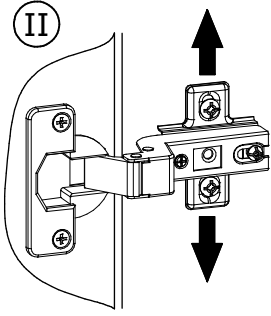

EN:

ANTI-TOPPLE WARNING!

This product has to be permanently fixed to the wall with the bracket(s) included, to avoid fatal injury in case it topples over. The pack only contains screws for fastening the anti-topple bracket(s) itself to the product. Please contact your DIY or hardware store for advice on the correct type of screws/raw plugs for your type of wall.

Z3 x 2

Ø35, ZK0

Z6-b x 4

Ø35mm, 90°

18

19

20

21